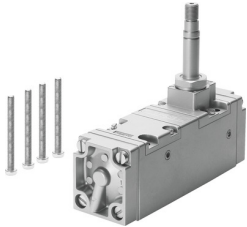

Air solenoid valve CM-5/2-1/2-CH

Part number: 6117

FESTO

Data sheet

Feature	Value
Valve function	5/2, monostable
Pneumatic working port	G1/2
Operating pressure	1.5 bar ... 10 bar
Type code	CM
Symbol	00991049
Pneumatic connection 1	G1/2
Pneumatic connection 2	G1/2
Pneumatic connection 3	G1/2
Pneumatic connection 4	G1/2
Pneumatic connection 5	G1/2
Note on materials	Contains paint-wetting impairment substances