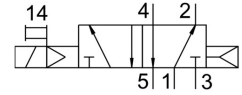

Air solenoid valve CM-5/2-1/2-CH

Part number: 6117

FESTO

Data sheet

Feature	Value
Valve function	5/2, monostable
Pneumatic working port	G1/2
Operating pressure	1.5 bar ... 10 bar
Type code	CM
Symbol	00991049
Pneumatic connection 1	G1/2
Pneumatic connection 2	G1/2
Pneumatic connection 3	G1/2
Pneumatic connection 4	G1/2
Pneumatic connection 5	G1/2
Note on materials	Contains paint-wetting impairment substances